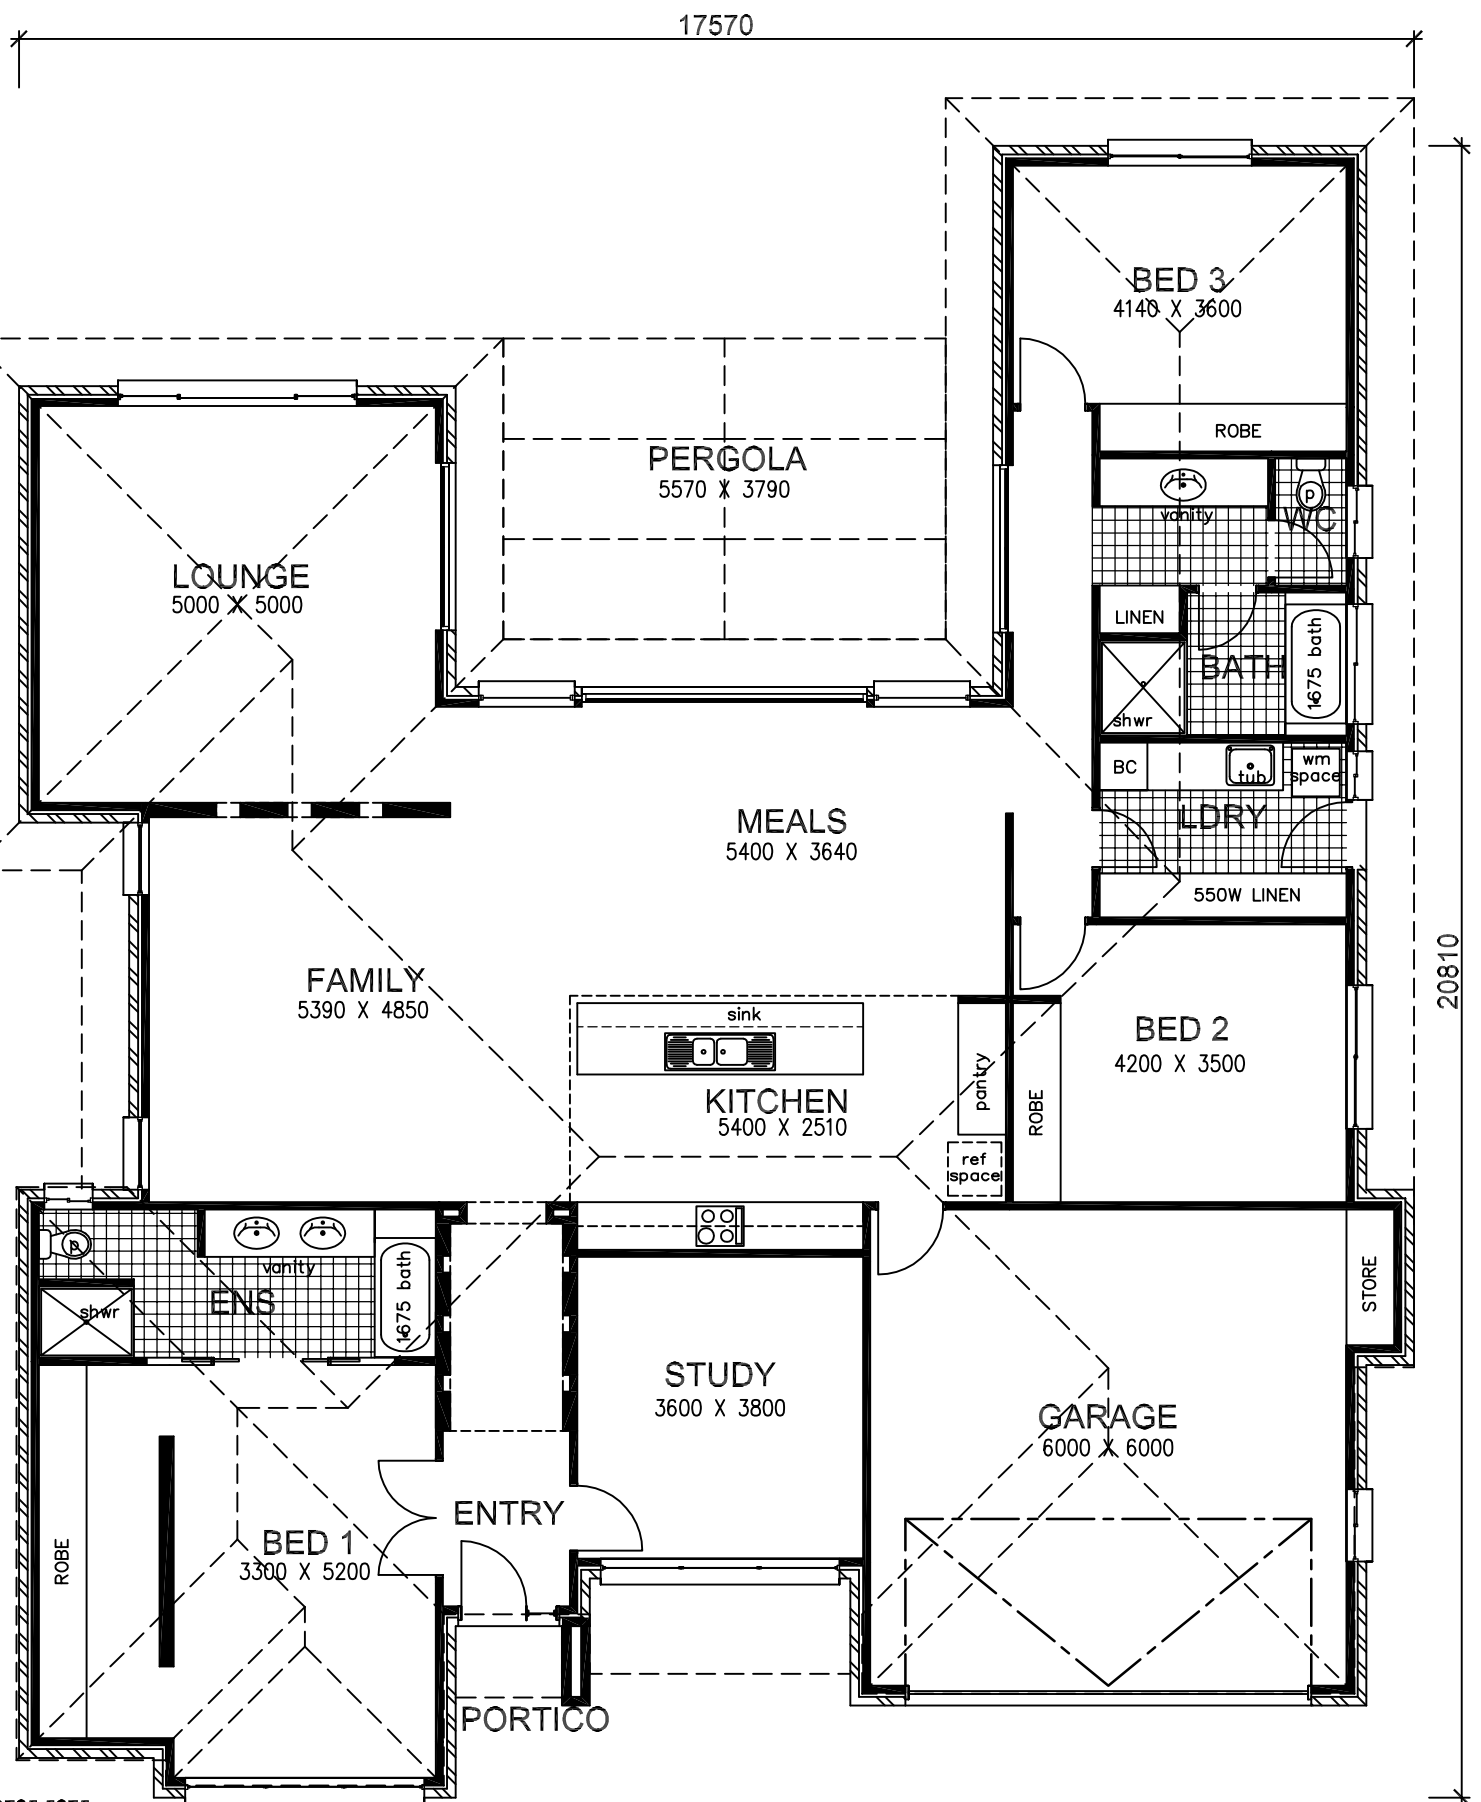

Simpson 1

'Quality everyone can afford'

AREA

RESIDENCE	223.68
GARAGE	40.78
PORTICO	1.34
PERGOLA	29.72
TOTAL	295.52

niche
homes

P. 08 8725 5275

F. 08 8725 5499

mark versace 0418 849 739